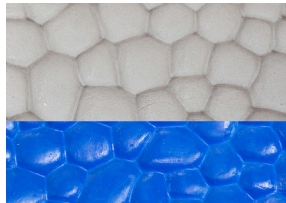

Medium Plastic Mats
PA01-2 thru PA01-8
8" x 12" • $16.00